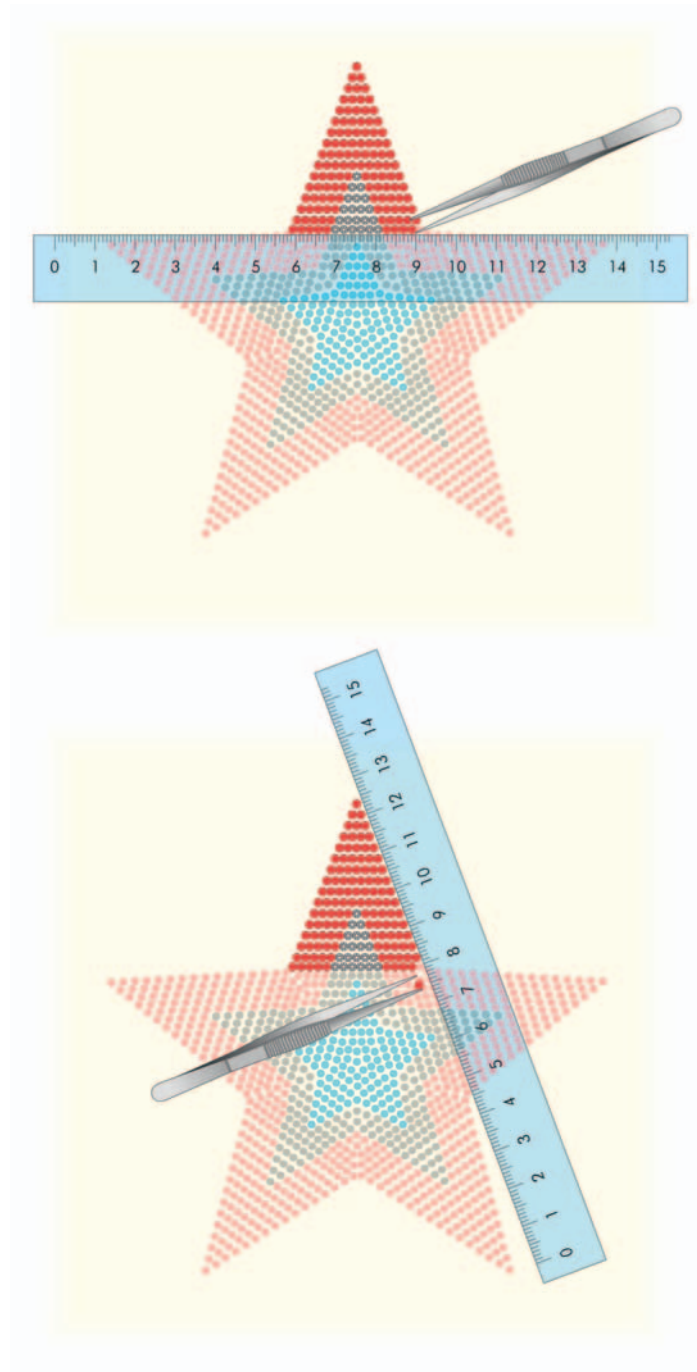

CREATE
YOUR STYLE with
CRYSTALLIZED™
-Swarovski Elements

T-SHIRTS

STARS & STRIPES

T-SHIRTS STARS & STRIPES

CRYSTALLIZED™ – Swarovski Elements

Supplies & Tools

Article	Product Group	Article No.	Amount	Size	Colour	Colour Code
	Flat Backs Hotfix	2028	1200 pcs.	SS6	Light Siam	227
	Flat Backs Hotfix	2028	800 pcs.	SS6	Crystal	001
	Flat Backs Hotfix	2028	900 pcs.	SS6	Sapphire	206

Supplies & Tools

T-Shirt white
tweezers
silicon plate
transfer foil
ironing cloth

STEP 1

scale 1 : 2

STEP 2

STEP 3

STEP 4

STEP 5

STEP 6

STEP 7

STEP 8

scale 1 : 1

scale 1 : 1