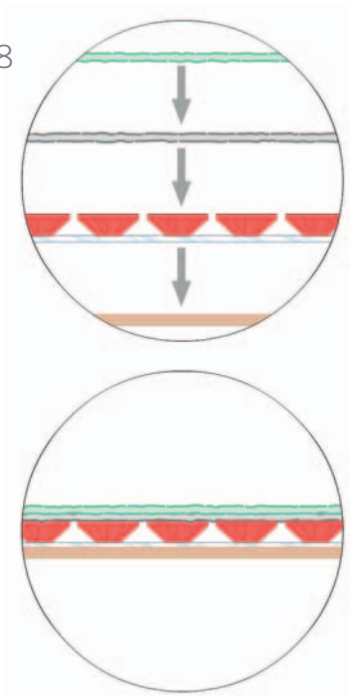

CREATE
YOUR STYLE with
CRYSTALLIZED™
-Swarovski Elements

T-SHIRTS

STARS & STRIPES

T-SHIRTS STARS & STRIPES

CRYSTALLIZED™ – Swarovski Elements

Supplies & Tools

Article	Product Group	Article No.	Amount	Size	Colour	Colour Code
	Flat Backs Hotfix	2028	1200 pcs.	SS6	Light Siam	227
	Flat Backs Hotfix	2028	800 pcs.	SS6	Crystal	001
	Flat Backs Hotfix	2028	900 pcs.	SS6	Sapphire	206

Supplies & Tools

T-Shirt white
tweezers
silicon plate
transfer foil
ironing cloth

STEP 1

scale 1 : 2

STEP 2

STEP 3

STEP 4

STEP 5

STEP 6

STEP 7

STEP 8

scale 1 : 1

scale 1 : 1